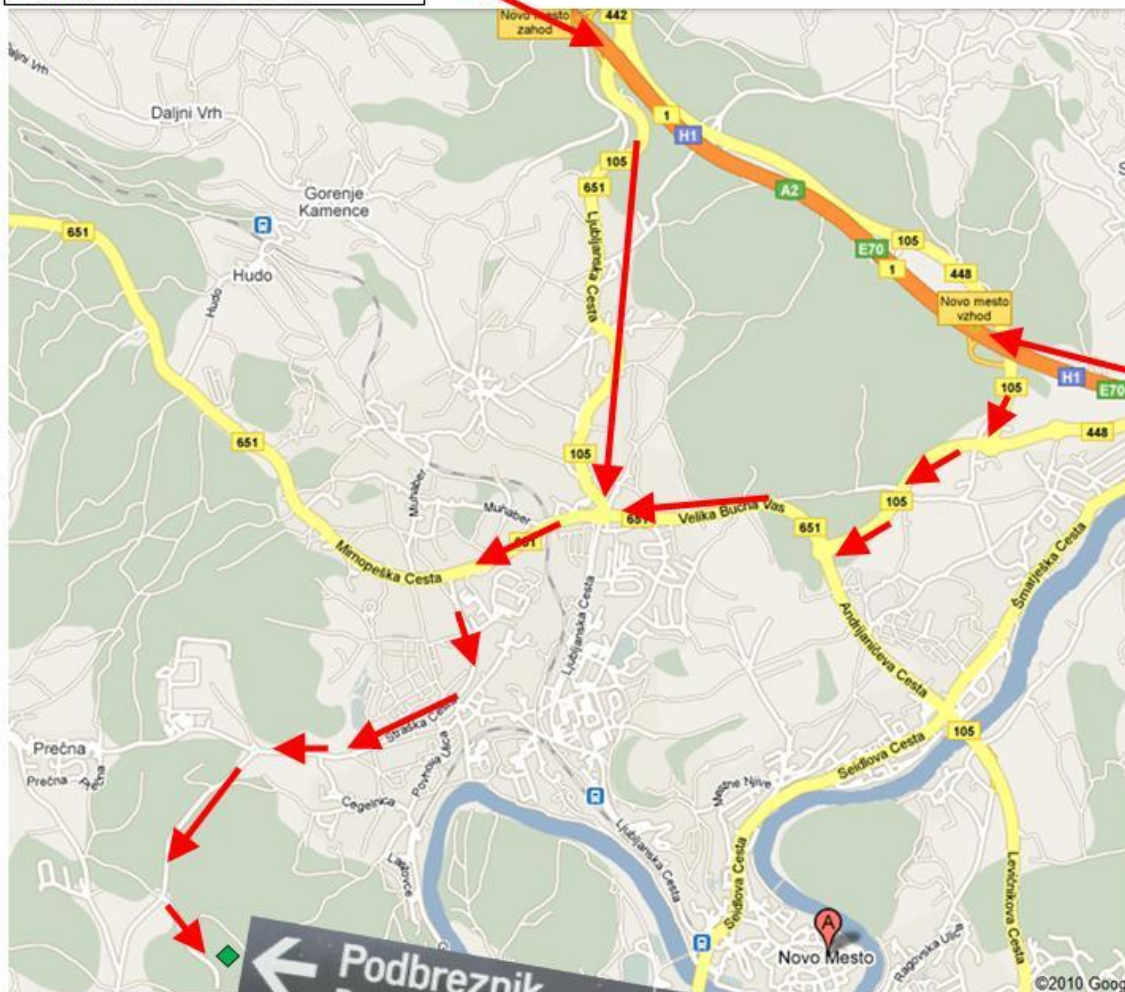

From Ljubljana:  
exit Novo mesto zahod (West)

From Zagreb:  
Exit  
Novo mesto  
vzhod (East)

Coordinate:  
N 45.80479°  
E015.13325°